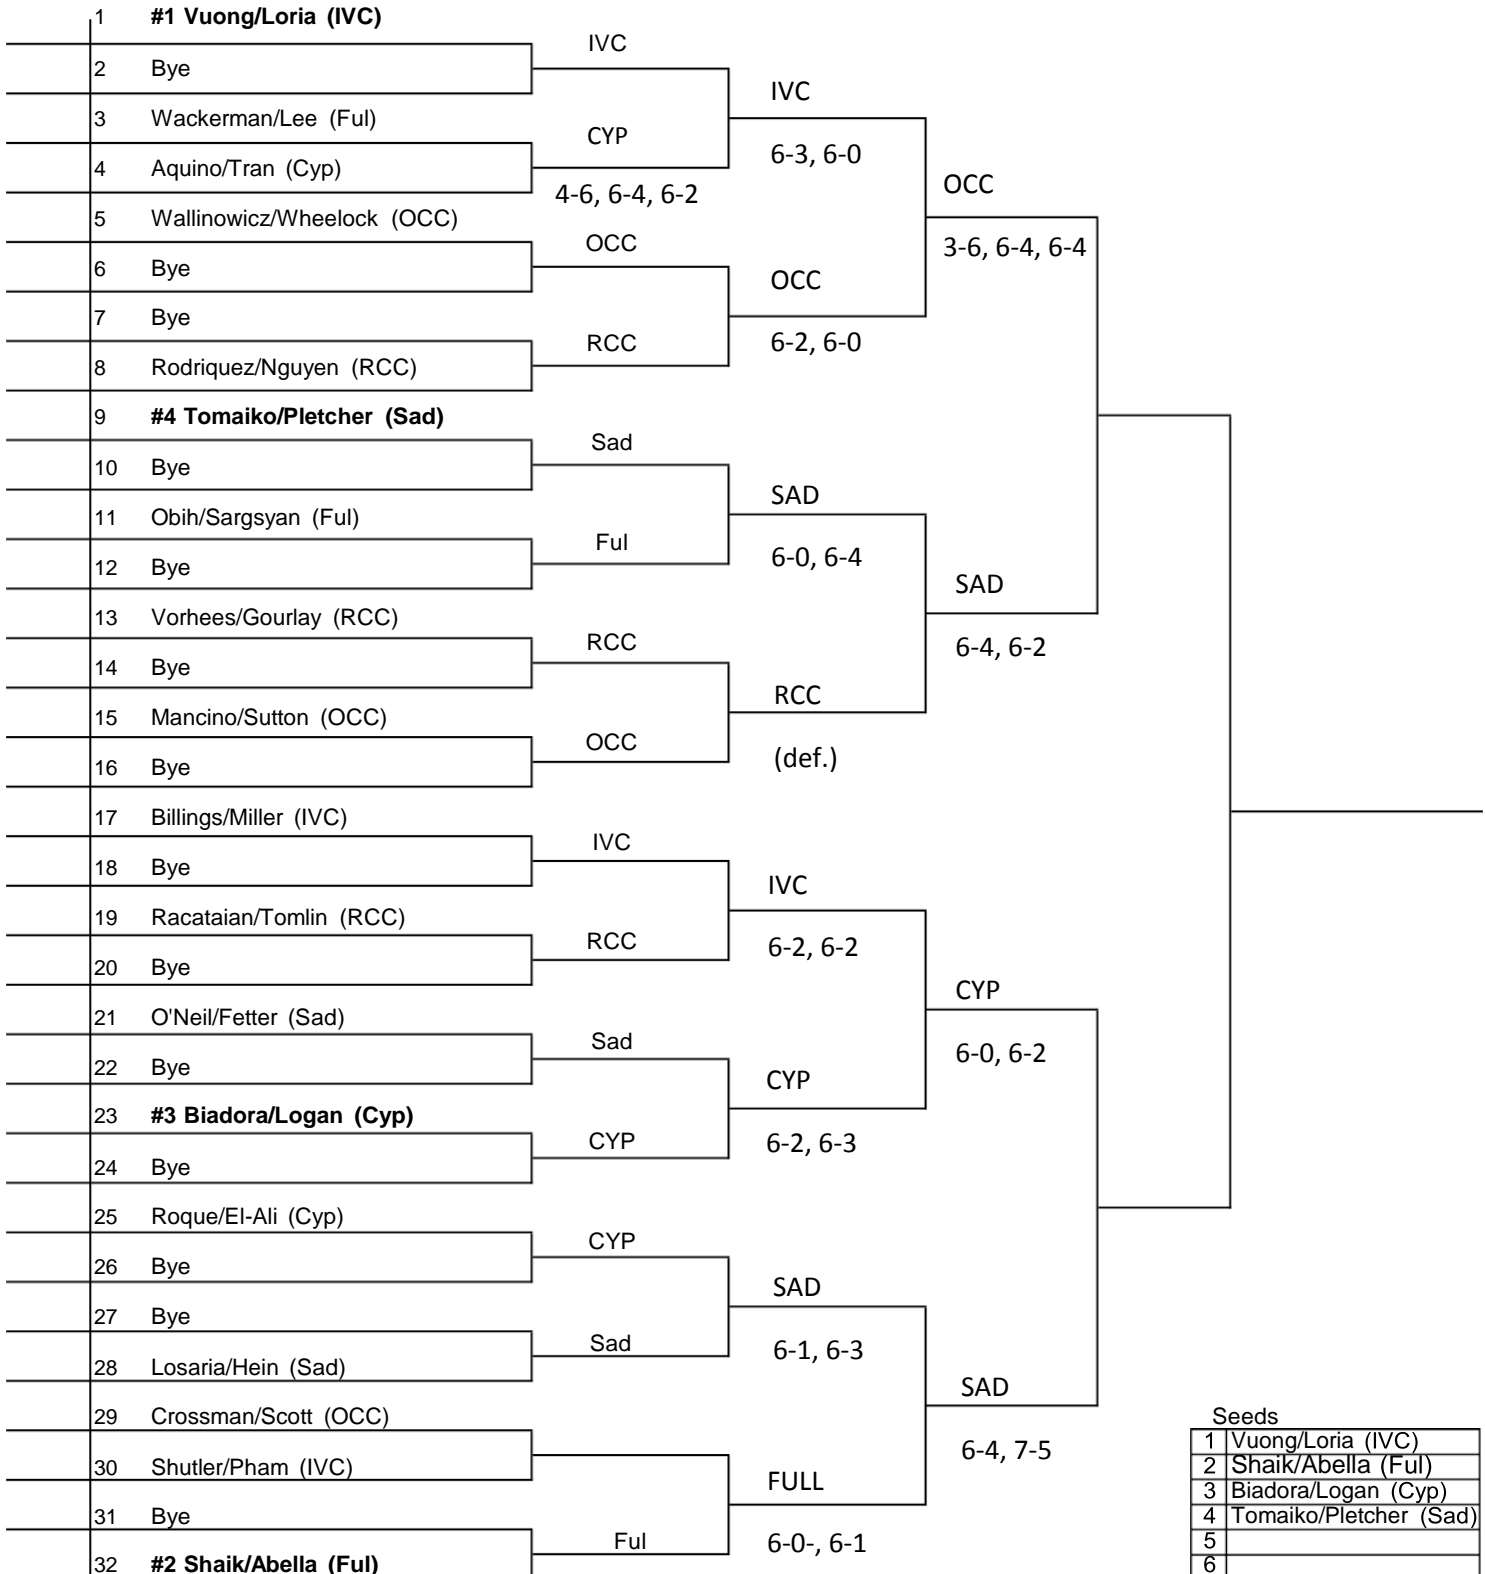

2011 Orange Empire Conference Tournament

Hosted By Cypress College
Women's Doubles

Seeds	
1	Vuong/Loria (IVC)
2	Shaik/Abella (Ful)
3	Biadora/Logan (Cyp)
4	Tomaiko/Pletcher (Sad)
5	
6	
7	
8	