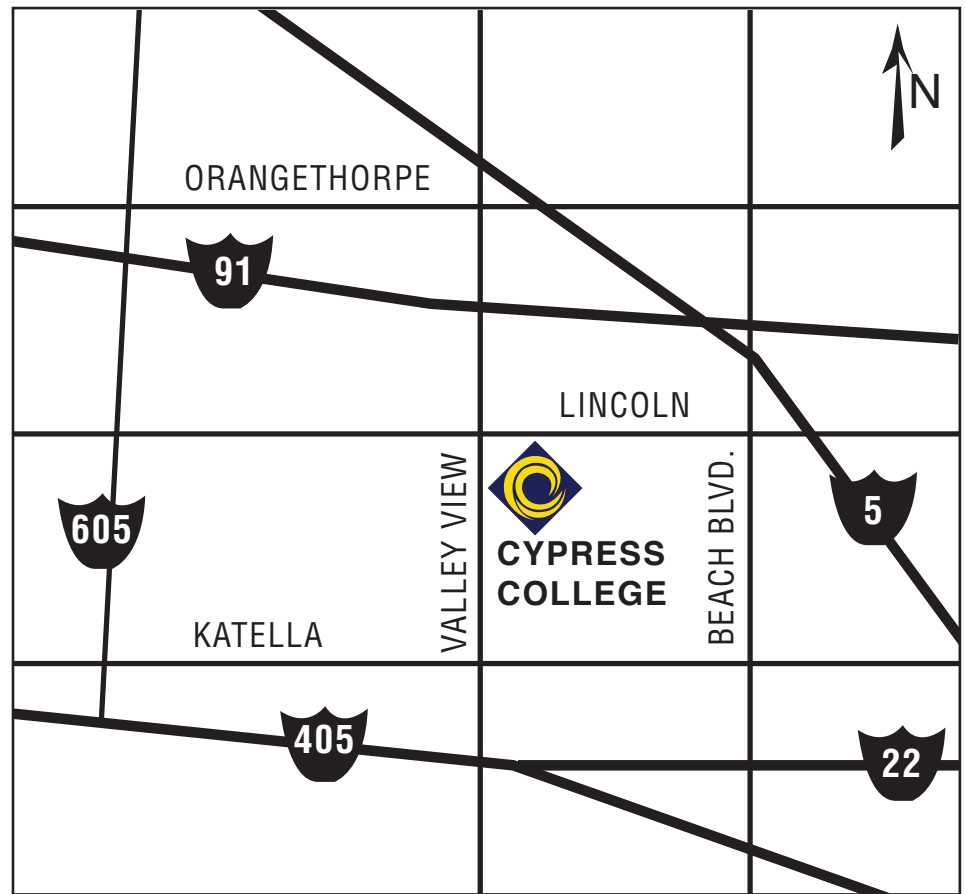

605 SOUTH

Take the exit at the Carson/Lincoln Blvd. offramp and turn left. Valley View is approximately ten minutes/four miles away. After turning right on Valley View, the campus is just ½ block away on the left side.

405 SOUTH

Merge onto the 22 East and take the Valley View exit right. Turn right again at Valley View which is the first light. Cypress College is ten minutes/four miles away on the right side.

22 EAST

Take the Valley View exit right, then turn right again at Valley View which is the first light. Cypress College is ten minutes/four miles away on the right side.

91 EAST

Take the Valley View exit, turn left onto Orangethorpe, then turn right at Valley View, which is the second light. The campus is about five minutes/two miles away on the left side.

605 NORTH

Take the Carson Street/Lincoln Blvd. exit, turn right onto Carson Street. Carson changes names and becomes Lincoln. Valley View is approximately ten minutes/four miles away. Turn right on Valley View, and the campus is just ½ block away on the left.

405 NORTH

Take the Valley View exit. Turn left at the light at the end of the ramp then turn right at the next light, which is Valley View. The campus is approximately ten minutes/four miles away on the right side.

22 WEST

Turn right at the Valley View exit. The campus is approximately ten minutes/four miles away on the right side.

91 WEST

Take the Valley View exit and turn left. The campus is about five minutes/two miles away on the left side.